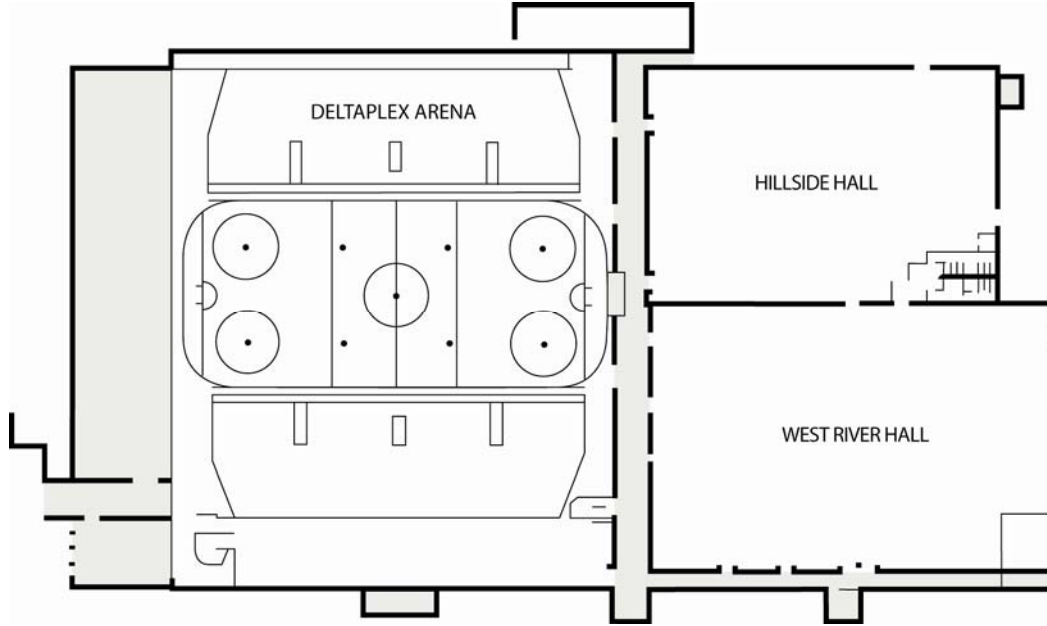

# The DeltaPlex Arena & Conference Center

Just five minutes from downtown Grand Rapids adjacent to US 131, The DeltaPlex Arena & Conference Center provides 85,000 square-feet of space and seats up to 7,000. A comfortable venue, the arena accommodates events of any size, from an NHL-sized hockey rink to an end stage concert configuration. Its two exhibition halls and arena provide a variety of arrangements for trade show booths allowing for up to 425 standard 8' x 10' booths. This renovated facility is equipped with up-to-date amenities and conveniences.

- 85,000 square feet of space
- 2 Large Exhibit Halls
- Arena with ice surface, concrete multipurpose floor
- Parking for over 1,500

The DeltaPlex Arena & Conference Center is within an hour's drive from Kalamazoo, Battle Creek, Lansing, Holland, and Muskegon. Its market has over 2 million people.

# The DeltaPlex Arena & Conference Center

2500 Turner Ave. NW, Grand Rapids, MI 49544

(616) 364-9000 Fax: (616) 559-8001

Room Name	Sq. Ft.	Ceiling	Booths	Banquet	Classroom	Reception	Theatre	Stage?
Walker Ballroom	2,100	16'	12	150	120	150	275	Yes
Arena Balcony	6,000	20'	35	350	350	350	720	Yes
Arena	23,000	52'	114	900	850	900	6,000	Yes
Green Concourse	4,000	30'	19	0	0	0	0	Yes
Red Concourse	5,400	12'	12	0	0	0	0	Yes
Hillside Hall	19,000	12'	95	1,000	800	1,000	900	Yes
West River Hall	24,000	12'	120	1,200	1,000	1,200	900	Yes

The DeltaPlex Arena & Conference Center also offers various other rooms and meeting spaces equaling 21,500-sq-ft.